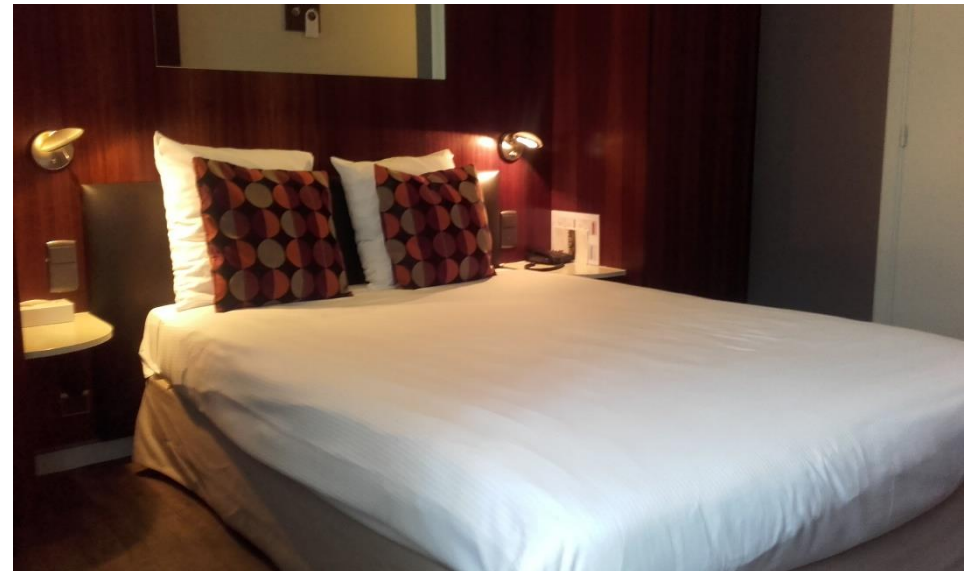

What do we offer

- ✓ **Convenient location**
- ✓ **Large parking area**
- ✓ **48 spacious and comfortable rooms**
- ✓ **Recently renovated bathrooms**
- ✓ **Full continental breakfast buffet**
- ✓ **Free WiFi**
- ✓ **Brasserie Gosset, bar and full service restaurant**
- ✓ **7 meeting rooms up to 250 persons**

Meetings

7 meeting rooms

Up to 250 pax

Daylight and air conditioning

Brasserie Gosset

Bar & Brasserie
Meeting point
Free WiFi
Terrace
Lunches
À la carte
Dish of the day

Whether you are exploring the area on business or pleasure, our hotel offers both comfort and value so you can relax, recharge and face the day with a smile.